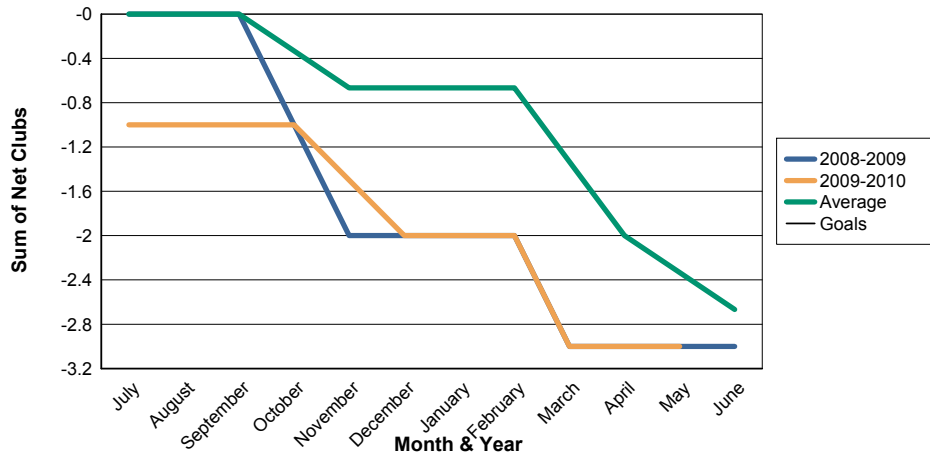

Sum of Net Clubs/ Month & Year

For District 116 B