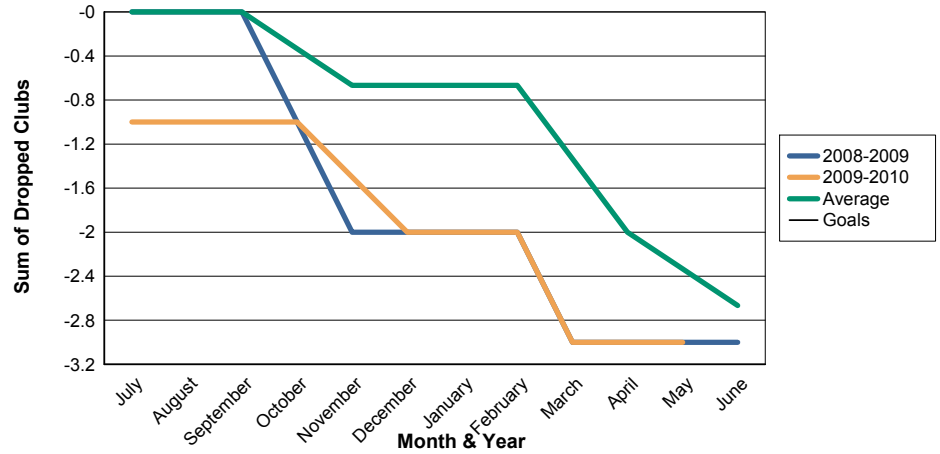

3 Year Comparisons for GMT Constitutional Area 4

By GMT District

As of May 2010

Sum of New Clubs/ Month & Year

For District 116 B

Sum of Dropped Clubs/ Month & Year

For District 116 B

Sum of Net Clubs/ Month & Year