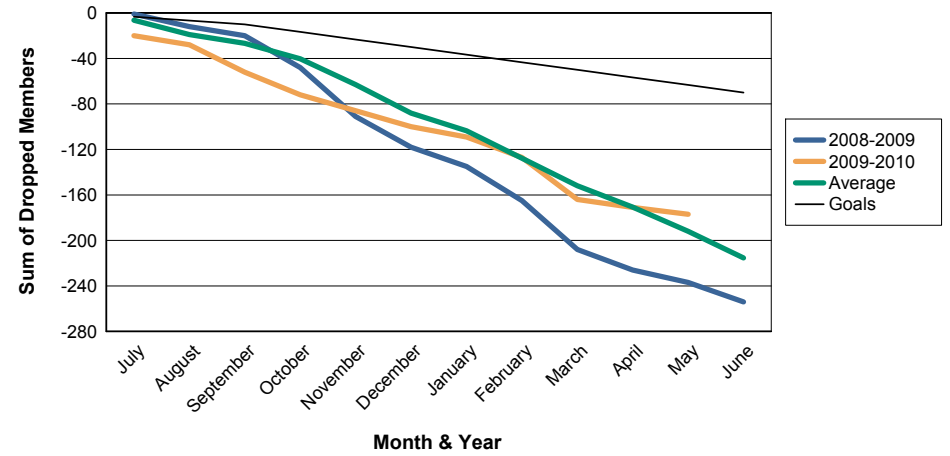

For District 116 B

Sum of Charter Members/ Month & Year

For District 116 B

3 Year Comparisons for GMT Constitutional Area 4

By GMT District

As of May 2010

Sum of New Members/ Month & Year

For District 116 B

Sum of Dropped Members/ Month & Year

For District 116 B

Sum of Net Members/ Month & Year

For District 116 B