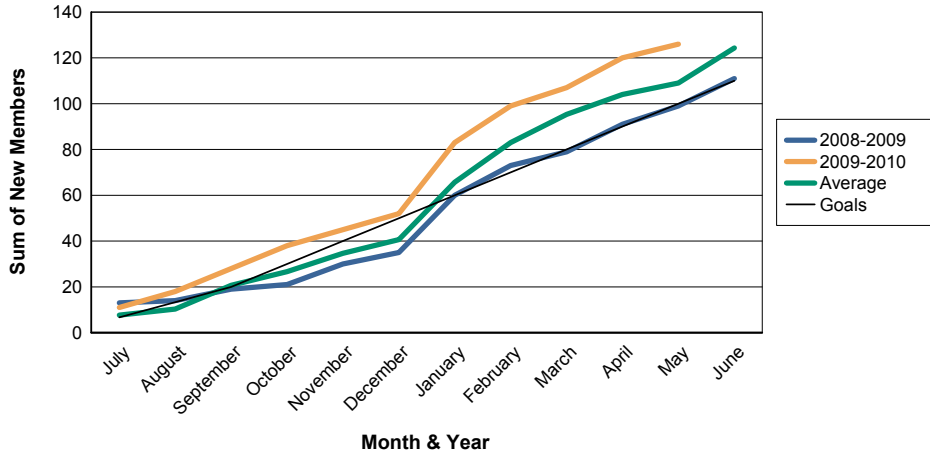

For District 116 B

Sum of Charter Members/ Month & Year

For District 116 B

3 Year Comparisons for GMT Constitutional Area 4

By GMT District

As of May 2010

Sum of New Members/ Month & Year

For District 116 B

Sum of Dropped Members/ Month & Year

For District 116 B

Sum of Net Members/ Month & Year

For District 116 B