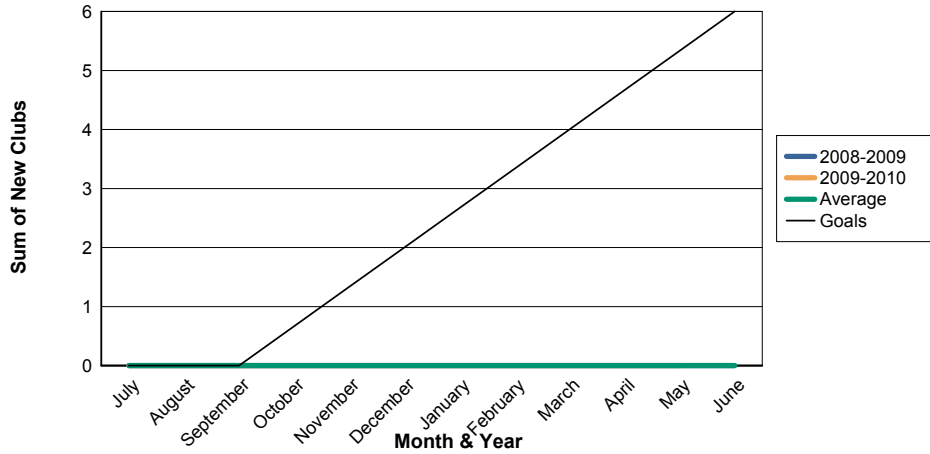

3 Year Comparisons for GMT Constitutional Area 4

By GMT District

As of May 2010

Sum of New Clubs/ Month & Year

For District 116 B

Sum of Dropped Clubs/ Month & Year

For District 116 B

Sum of Net Clubs/ Month & Year