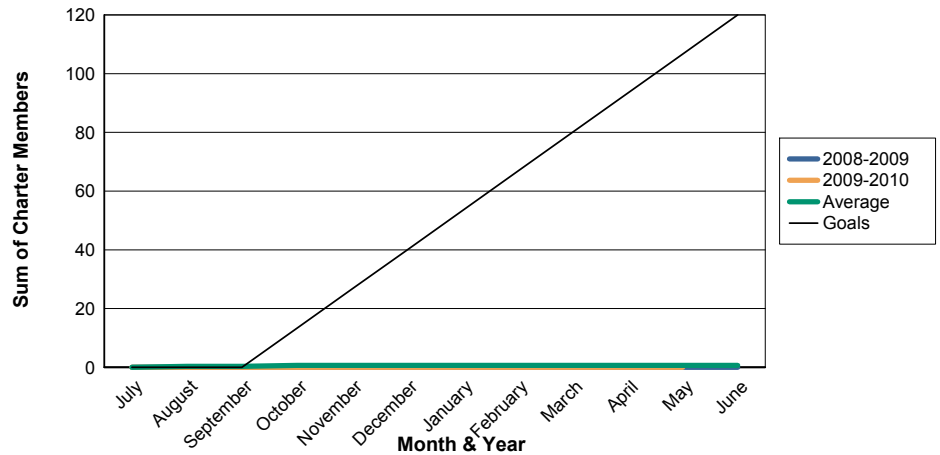

Sum of Charter Members/ Month & Year

For District 116 B